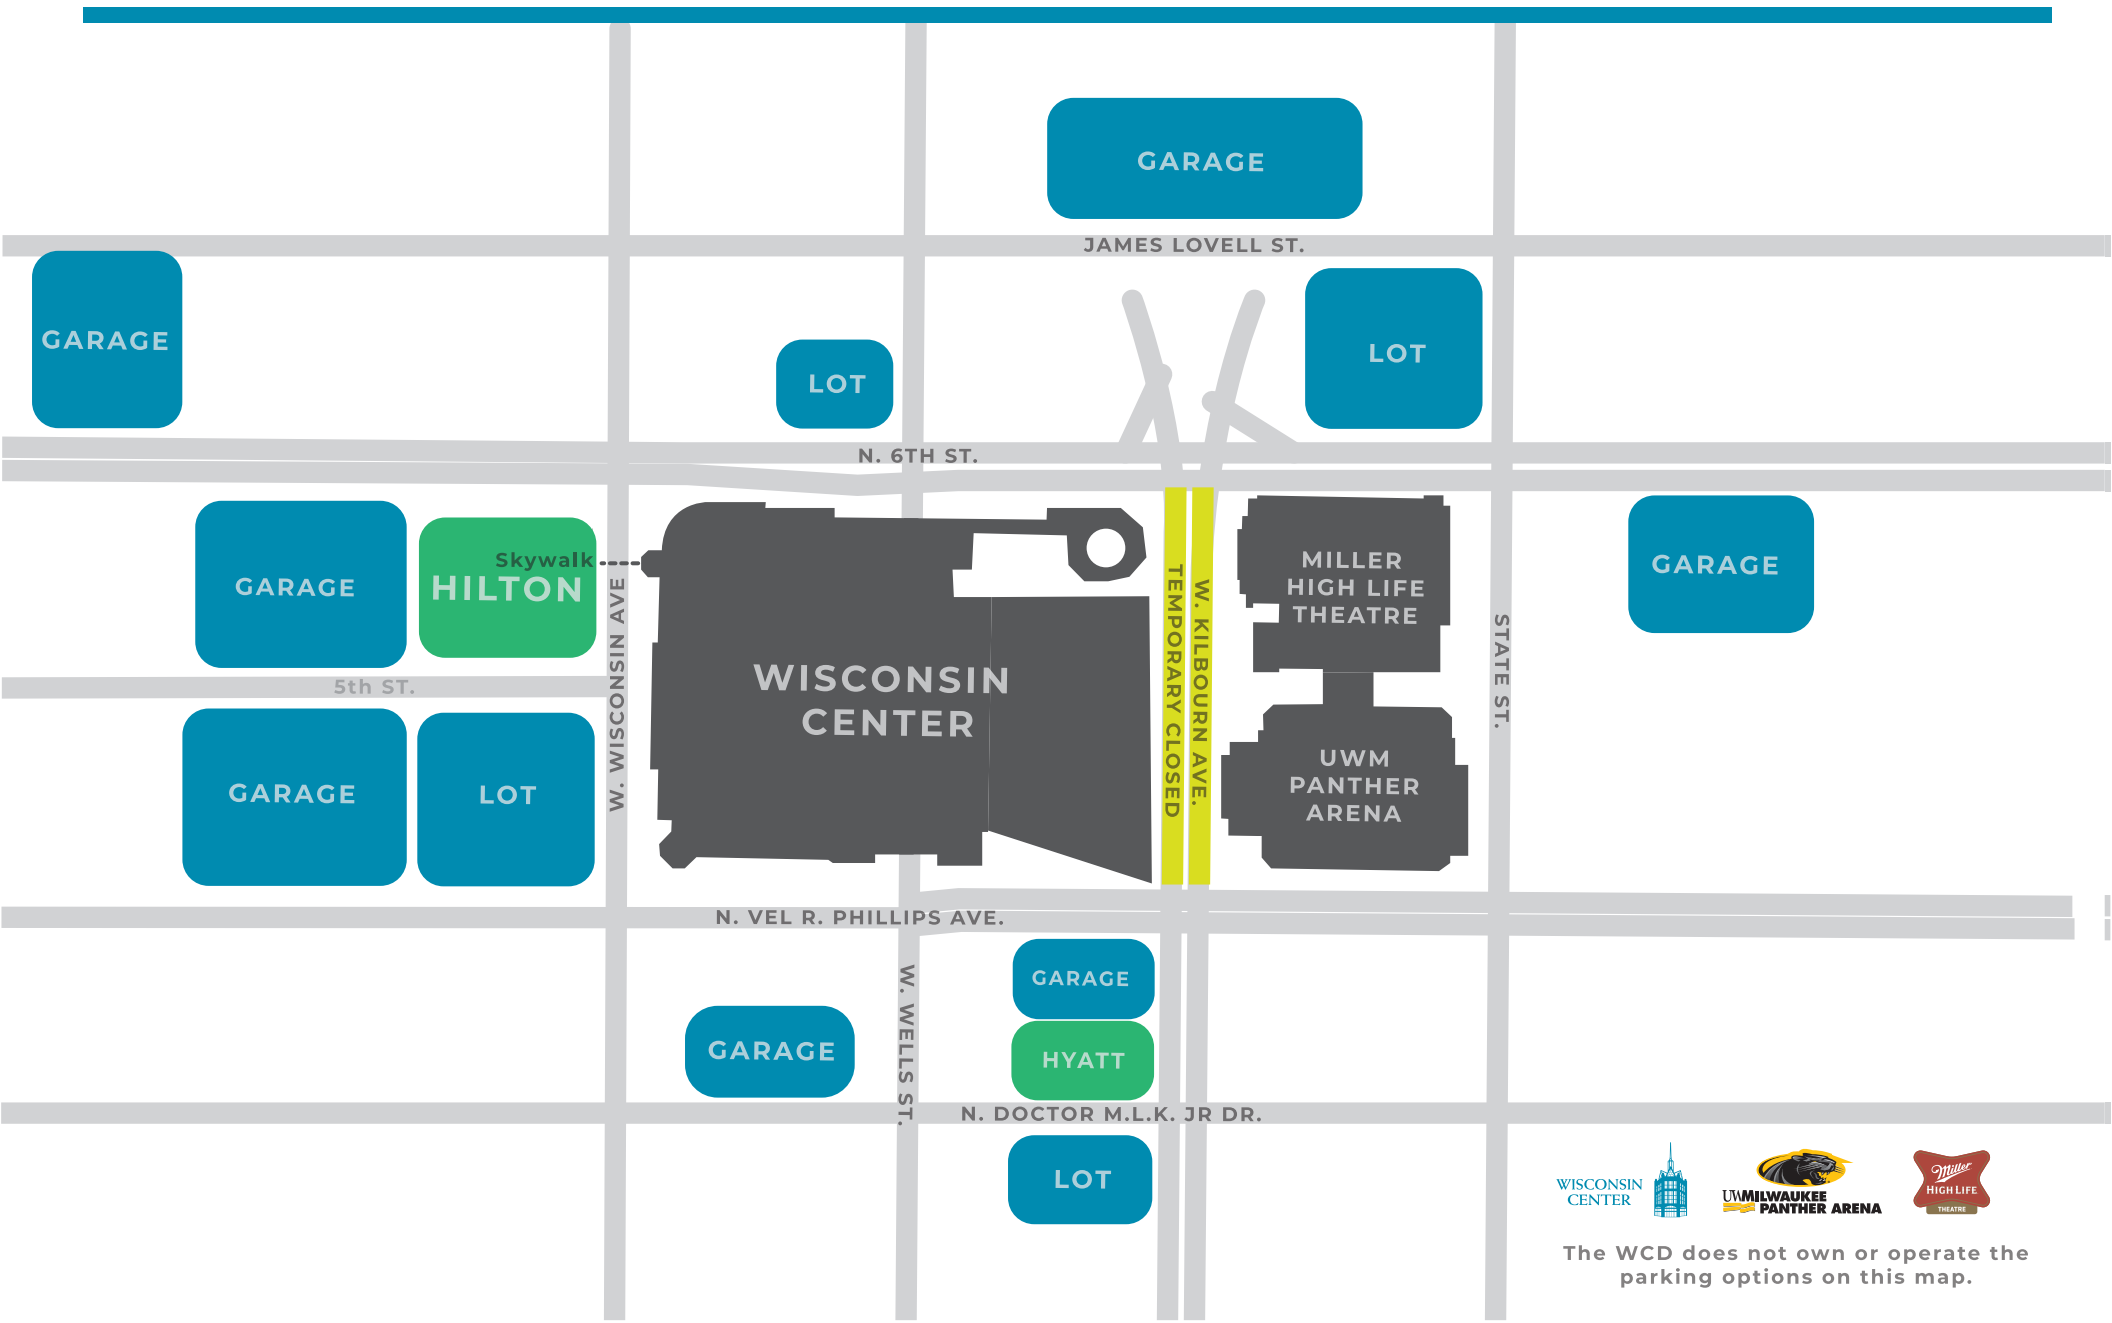

WISCONSIN CENTER DISTRICT AREA PARKING

The WCD does not own or operate the parking options on this map.