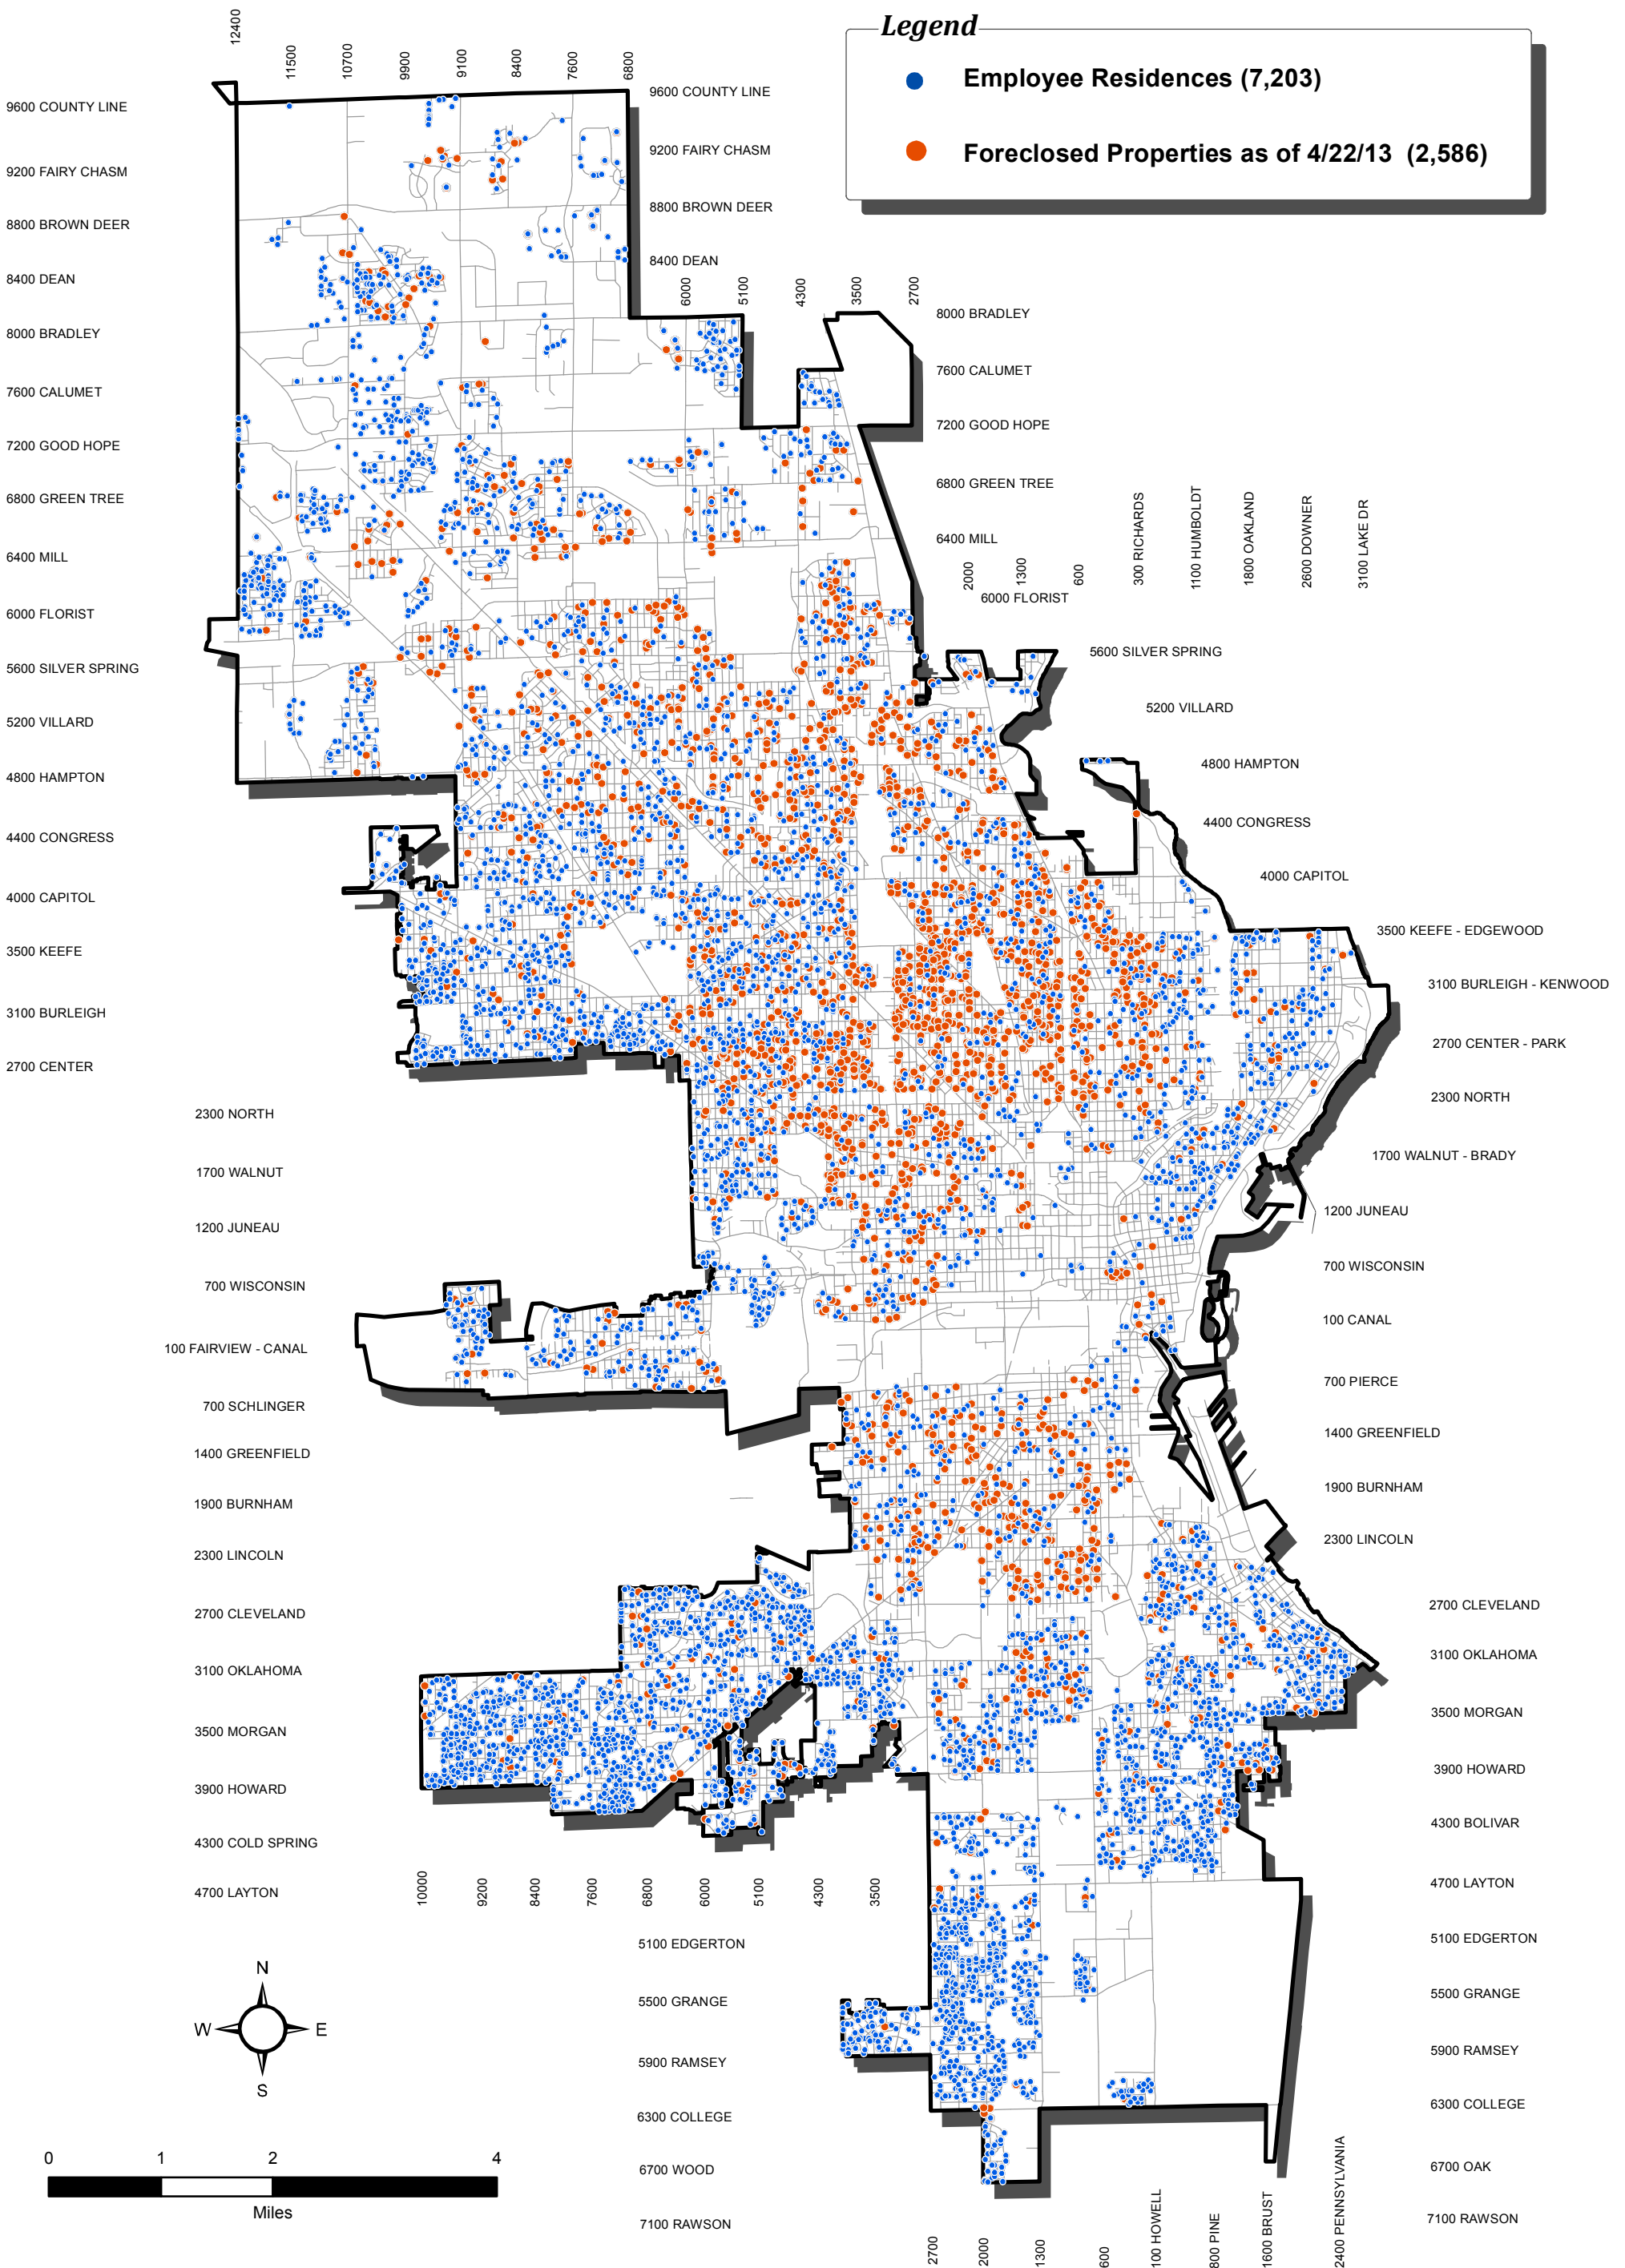

City of Milwaukee Employee Residency and Foreclosures

Data Sources:
 Foreclosures: City of Milwaukee DOA-ITMD-GIS
 Employee Residency: City of Milwaukee DER
 Prepared by City of Milwaukee ITMD-GIS-fcp, 4/23/13